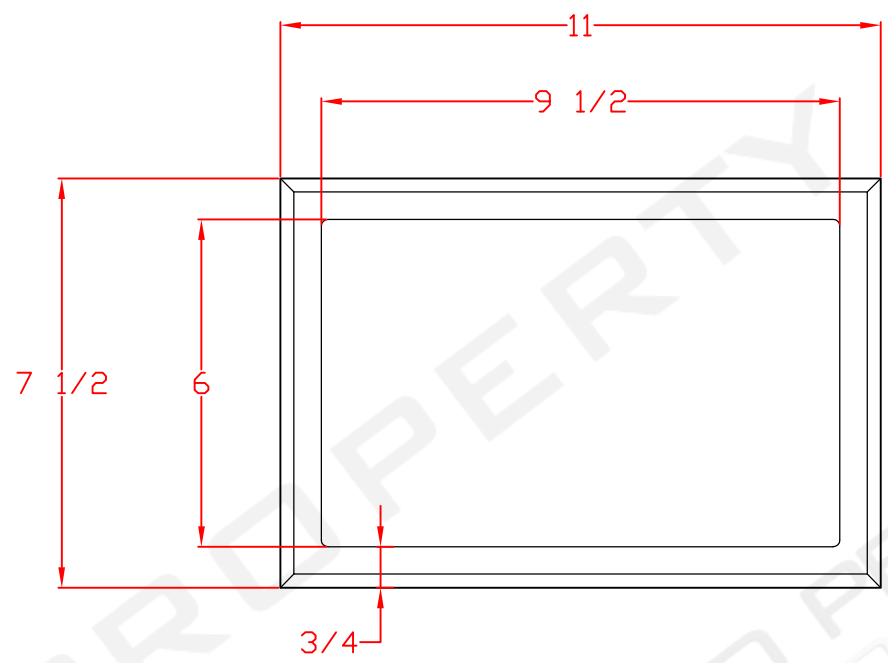

REVISIONS		
REV	DESCRIPTION	DATE

1

DESCRIPTION		11" x 7 1/2" Recessed Caddy	
CODE		AC75X11CADM	
PROJECT			
LOCATION			
COLOR			

SOLID PRODUCTS, LLC  
SOLID DECISION