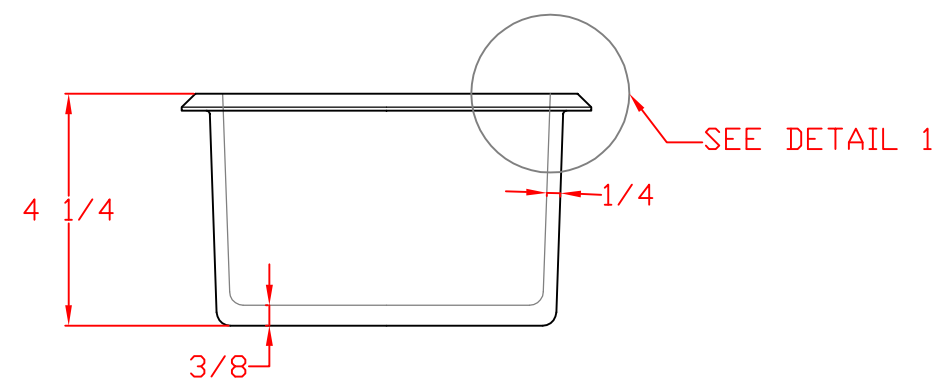

REVISIONS		
REV	DESCRIPTION	DATE

1

DESCRIPTION		11" x 7 1/2" Recessed Caddy	
CODE		AC75X11CADM	
PROJECT			
LOCATION			
COLOR			

SOLID PRODUCTS, LLC  
SOLID DECISION