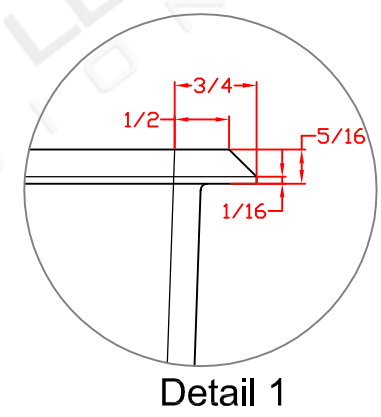

REVISIONS		
REV	DESCRIPTION	DATE

1

DESCRIPTION		11" x 7 1/2" Recessed Caddy	
CODE		AC75X11CADM	
PROJECT			
LOCATION			
COLOR			

SOLID PRODUCTS, LLC  
SOLID DECISION