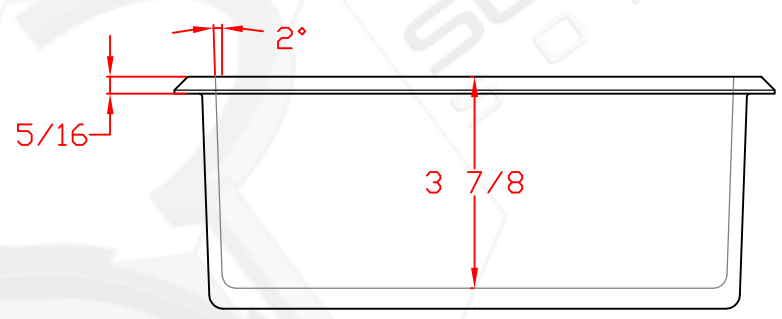

REVISIONS		
REV	DESCRIPTION	DATE

1

DESCRIPTION		11" x 7 1/2" Recessed Caddy	
CODE		AC75X11CADM	
PROJECT			
LOCATION			
COLOR			

SOLID PRODUCTS, LLC  
SOLID DECISION