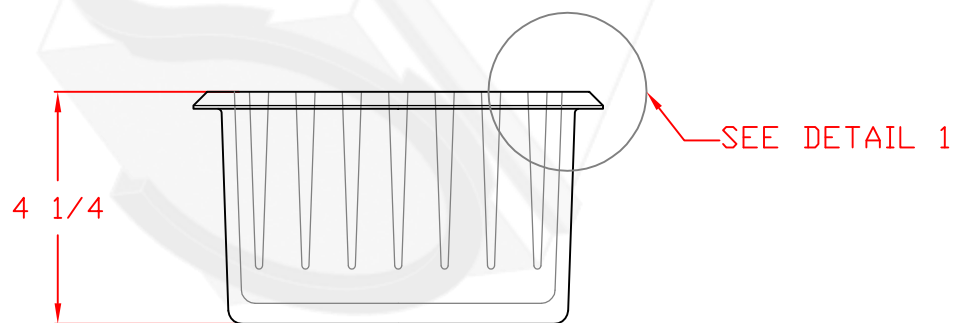

REVISIONS

REV	DESCRIPTION	DATE
-----	-------------	------

Detail 1

DESCRIPTION		7 1/2" x 15" Recessed Caddy	
CODE		AC75X15CADM	
PROJECT			
LOCATION			
COLOR			

SOLID PRODUCTS, LLC
SOLID DECISION