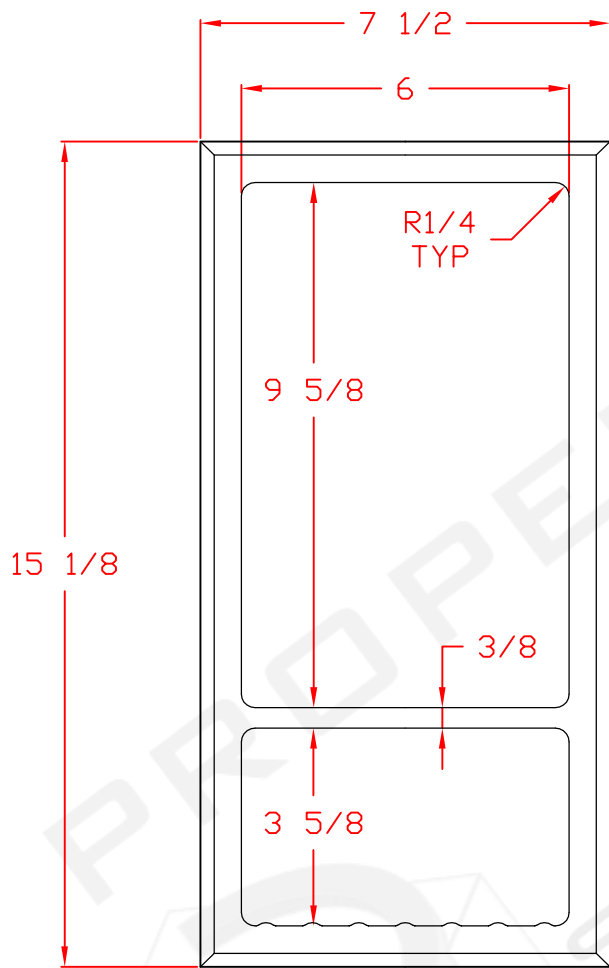

REVISIONS

REV	DESCRIPTION	DATE
-----	-------------	------

Detail 1

DESCRIPTION		7 1/2" x 15" Recessed Caddy	
CODE		AC75X15CADM	
PROJECT			
LOCATION			
COLOR			

SOLID PRODUCTS, LLC
SOLID DECISION