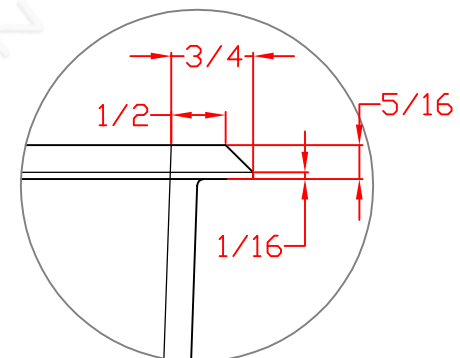

REVISIONS

REV	DESCRIPTION	DATE
-----	-------------	------

Detail 1

DESCRIPTION		7 1/2" x 15" Recessed Caddy	
CODE		AC75X15CADM	
PROJECT			
LOCATION			
COLOR			

SOLID PRODUCTS, LLC
SOLID DECISION