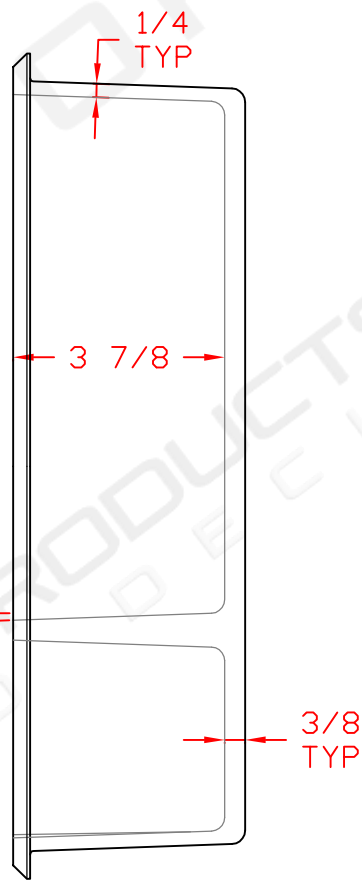

REVISIONS

REV	DESCRIPTION	DATE
-----	-------------	------

Detail 1

DESCRIPTION		7 1/2" x 15" Recessed Caddy	
CODE		AC75X15CADM	
PROJECT			
LOCATION			
COLOR			

SOLID PRODUCTS, LLC
SOLID DECISION