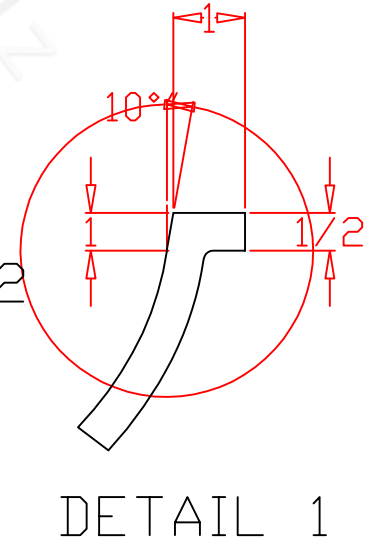

REVISIONS		
REV	DESCRIPTION	DATE

DESCRIPTION		16" x 12" Undermount Bowl
	CODE	
	PROJECT	
	LOCATION	
	COLOR	