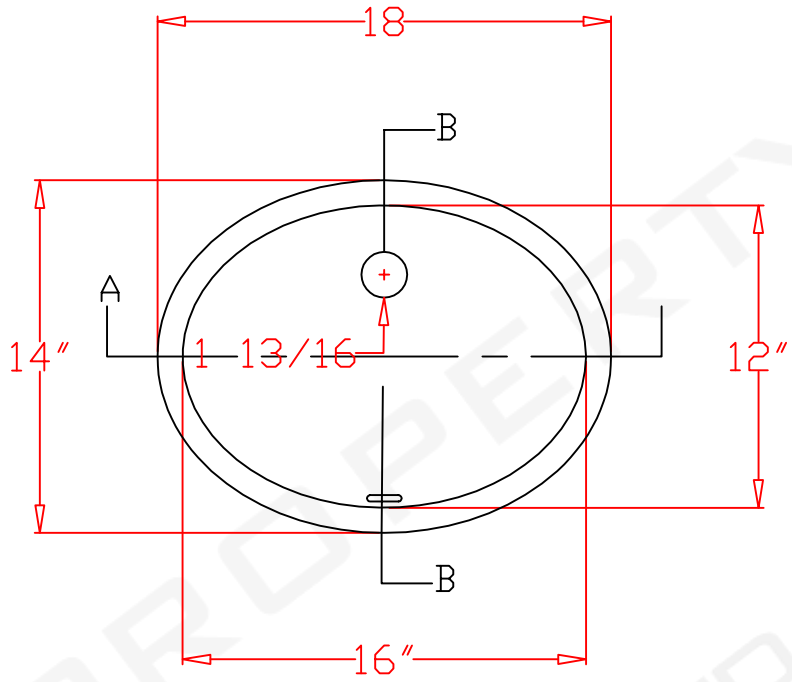

REVISIONS		
REV	DESCRIPTION	DATE

DESCRIPTION		16" x 12" Undermount Bowl
	CODE	
	PROJECT	
	LOCATION	
	COLOR	