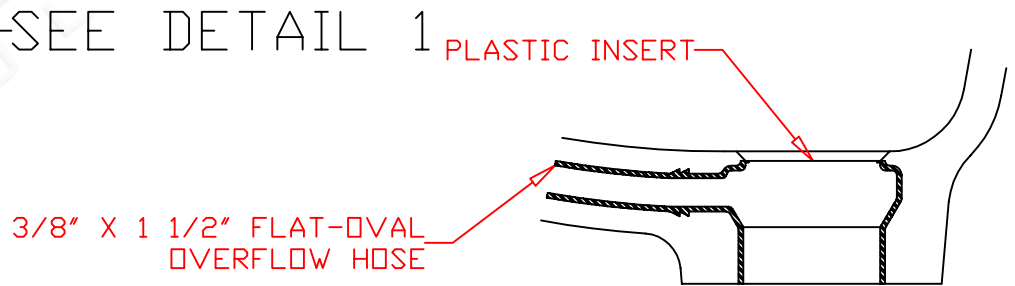

REVISIONS		
REV	DESCRIPTION	DATE

DESCRIPTION		16" x 12" Undermount Bowl
	CODE	
	PROJECT	
	LOCATION	
	COLOR	