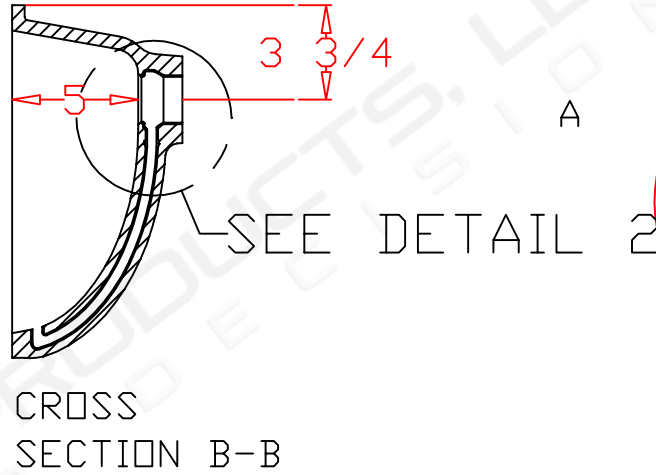

REVISIONS		
REV	DESCRIPTION	DATE

DESCRIPTION		16" x 12" Undermount Bowl
	CODE	
	PROJECT	
	LOCATION	
	COLOR	