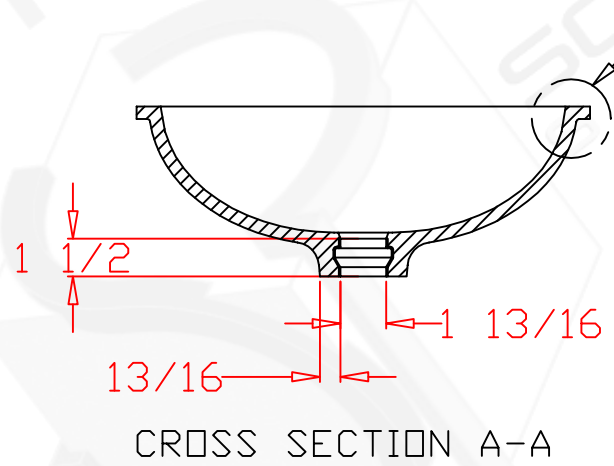

REVISIONS		
REV	DESCRIPTION	DATE

DESCRIPTION		16" x 12" Undermount Bowl
	CODE	
	PROJECT	
	LOCATION	
	COLOR	