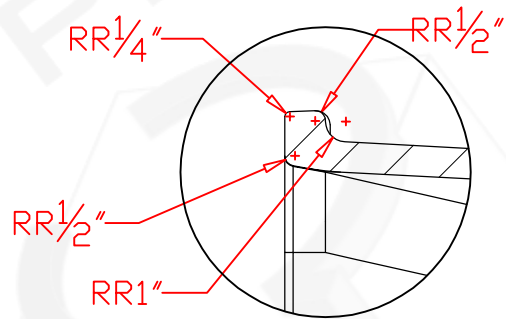

REVISIONS		
REV	DESCRIPTION	DATE

DETAIL B

See Detail B

SECTION A-A

DETAIL C

See Detail C

DESCRIPTION		18" x 14" Undermount Bowl	
	SOLID PRODUCTS, LLC		CODE
	SOLID DECISION		PROJECT
			LOCATION
			COLOR