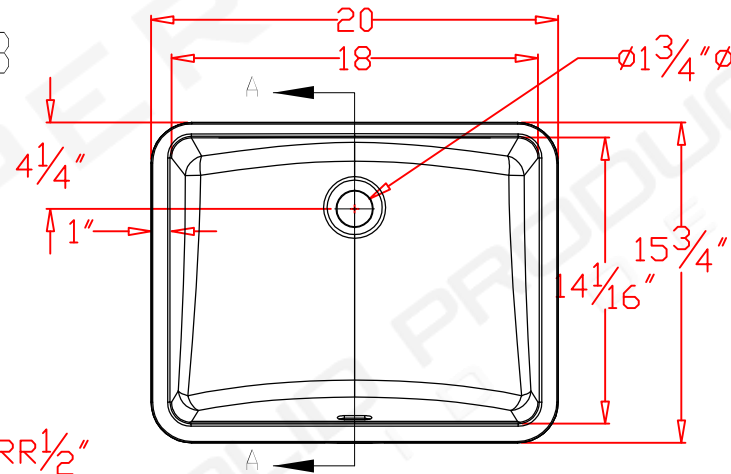

REVISIONS		
REV	DESCRIPTION	DATE

DETAIL B

See Detail B

SECTION A-A

DETAIL C

See Detail C

DESCRIPTION		18" x 14" Undermount Bowl	
	SOLID PRODUCTS, LLC		CODE
	SOLID DECISION		PROJECT
			LOCATION
			COLOR