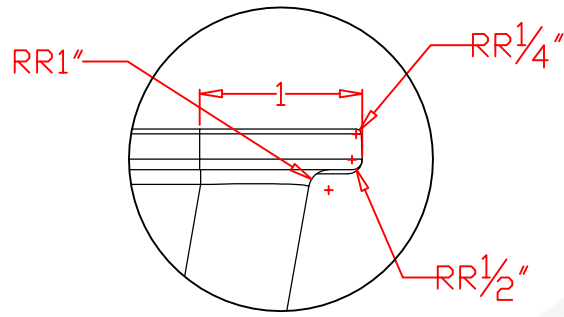

REVISIONS		
REV	DESCRIPTION	DATE

DETAIL B

See Detail B

SECTION A-A

DETAIL C

See Detail C

DESCRIPTION		18" x 14" Undermount Bowl	
	SOLID PRODUCTS, LLC		CODE
	SOLID DECISION		PROJECT
			LOCATION
			COLOR