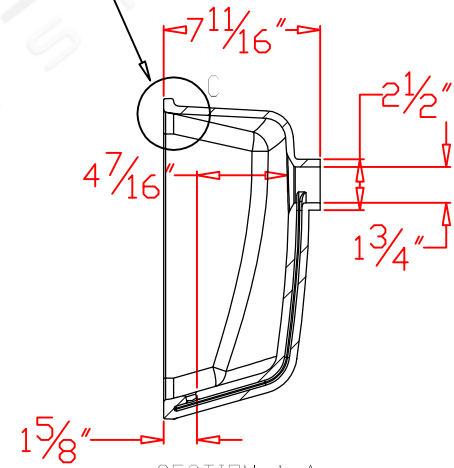

REVISIONS		
REV	DESCRIPTION	DATE

DETAIL B

See Detail B

SECTION A-A

DETAIL C

See Detail C

DESCRIPTION		18" x 14" Undermount Bowl	
	SOLID PRODUCTS, LLC		CODE
	SOLID DECISION		PROJECT
			LOCATION
			COLOR