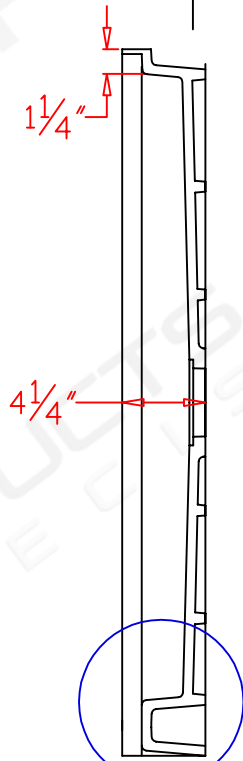

DRAWING NOT TO SCALE

TOLERANCES:  $\pm 1/8"$

REVISIONS		
REV	DESCRIPTION	DATE

DETAIL 1

DETAIL 2

DETAIL 1

DETAIL 2

DESCRIPTION	
42" x 36" Molded Shower Pan with 3" Threshold	
	CODE SPNM4236SPO
PROJECT	
LOCATION	
COLOR	

42" x 36" Molded Shower Pan with 3" Threshold

CODE  
SPNM4236SPO

SOLID PRODUCTS, LLC  
SOLID DECISION