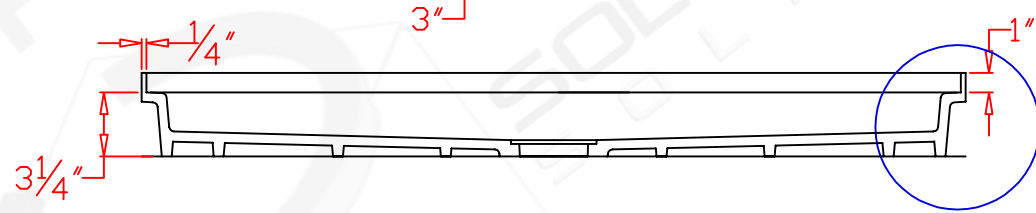

DRAWING NOT TO SCALE

TOLERANCES:  $\pm 1/8"$

REVISIONS		
REV	DESCRIPTION	DATE

DETAIL 1

DETAIL 2

DETAIL 1

DETAIL 2

DESCRIPTION	
42" x 36" Molded Shower Pan with 3" Threshold	
	CODE SPNM4236SPO
PROJECT	
LOCATION	
COLOR	

42" x 36" Molded Shower Pan with 3" Threshold

CODE  
SPNM4236SPO

SOLID PRODUCTS, LLC  
SOLID DECISION