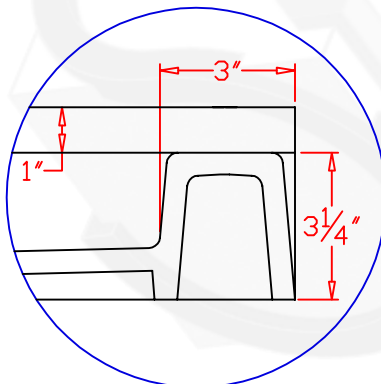

DRAWING NOT TO SCALE

TOLERANCES:  $\pm 1/8"$

REVISIONS		
REV	DESCRIPTION	DATE

DETAIL 1

DETAIL 2

DETAIL 1

DETAIL 2

DESCRIPTION	
42" x 36" Molded Shower Pan with 3" Threshold	
	CODE SPNM4236SPO
PROJECT	
LOCATION	
COLOR	

42" x 36" Molded Shower Pan with 3" Threshold

CODE  
SPNM4236SPO

SOLID PRODUCTS, LLC  
SOLID DECISION