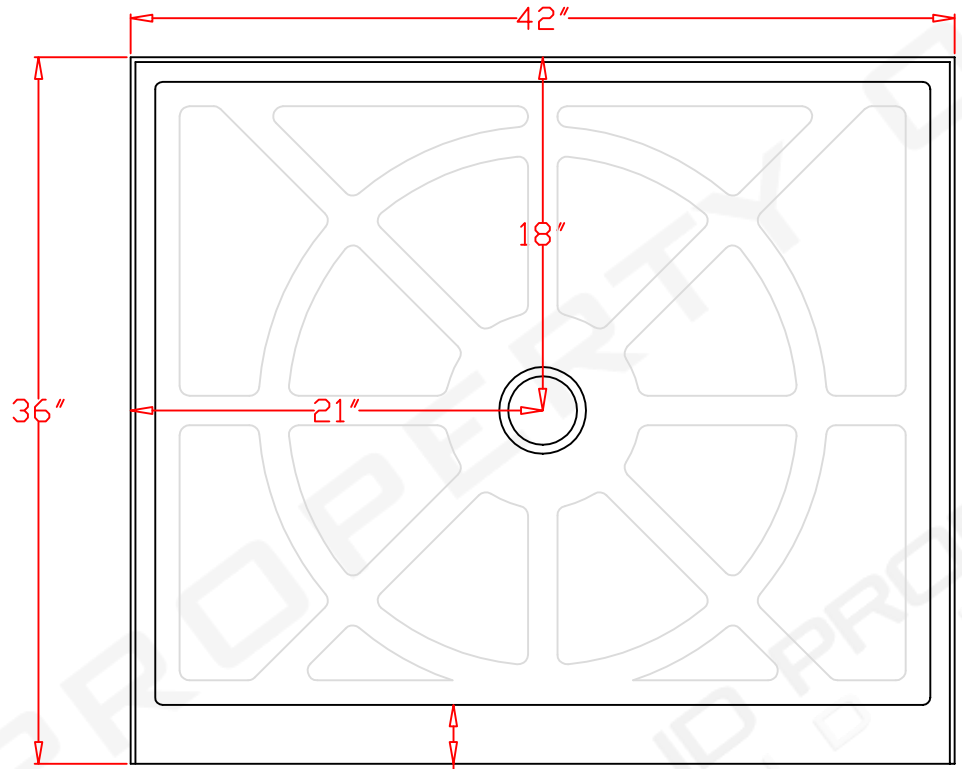

DRAWING NOT TO SCALE

TOLERANCES:  $\pm 1/8"$

REVISIONS		
REV	DESCRIPTION	DATE

DETAIL 1

DETAIL 2

DETAIL 1

DETAIL 2

DESCRIPTION	
42" x 36" Molded Shower Pan with 3" Threshold	
	CODE SPNM4236SPO
PROJECT	
LOCATION	
COLOR	

42" x 36" Molded Shower Pan with 3" Threshold

CODE  
SPNM4236SPO

SOLID PRODUCTS, LLC  
SOLID DECISION