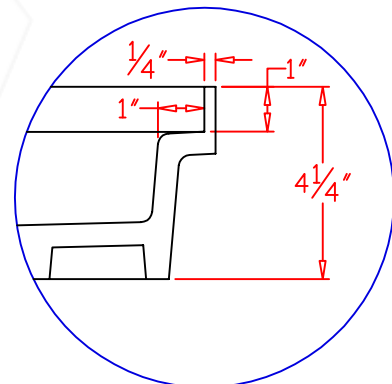

DRAWING NOT TO SCALE

TOLERANCES:  $\pm 1/8"$

REVISIONS		
REV	DESCRIPTION	DATE

DETAIL 1

DETAIL 2

DETAIL 1

DETAIL 2

DESCRIPTION	
42" x 36" Molded Shower Pan with 3" Threshold	
	CODE SPNM4236SPO
PROJECT	
LOCATION	
COLOR	

42" x 36" Molded Shower Pan with 3" Threshold

CODE  
SPNM4236SPO

SOLID PRODUCTS, LLC  
SOLID DECISION